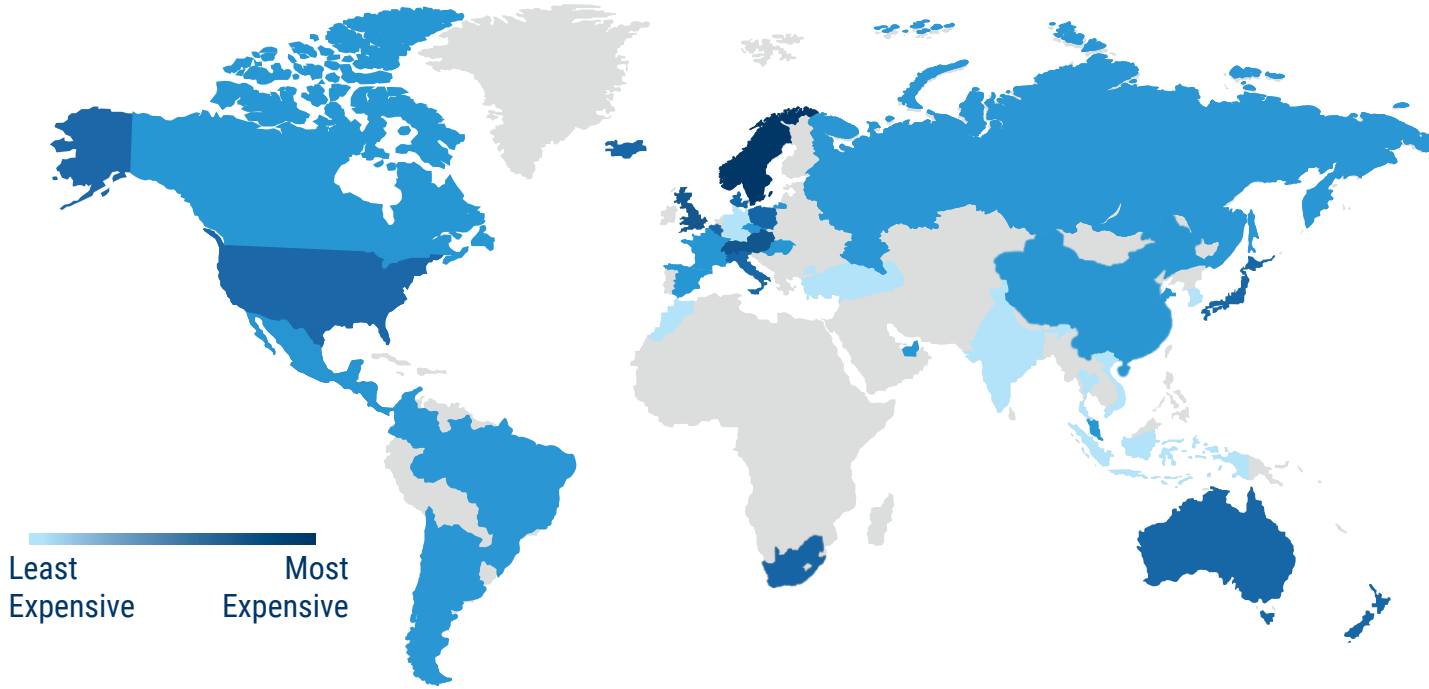

Most and Least Expensive Cities to Travel To